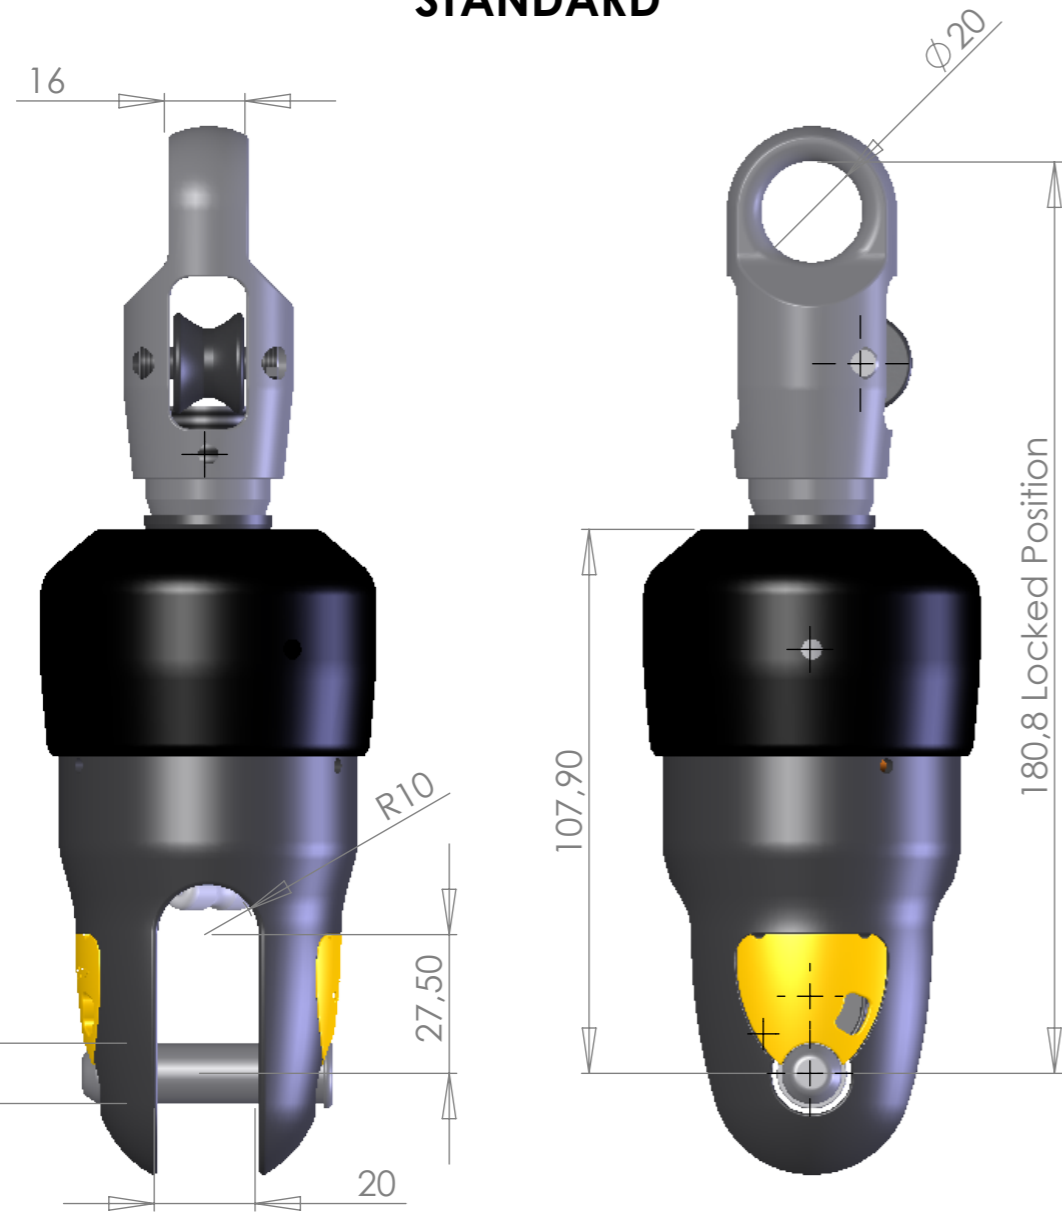

# KFH5 TOP FITTINGS

## STANDARD

**PF470020**  
Lashing 90° from halyard

## OPTIONNAL

**PF470020 + PF410953**  
Lashing 0° from halyard