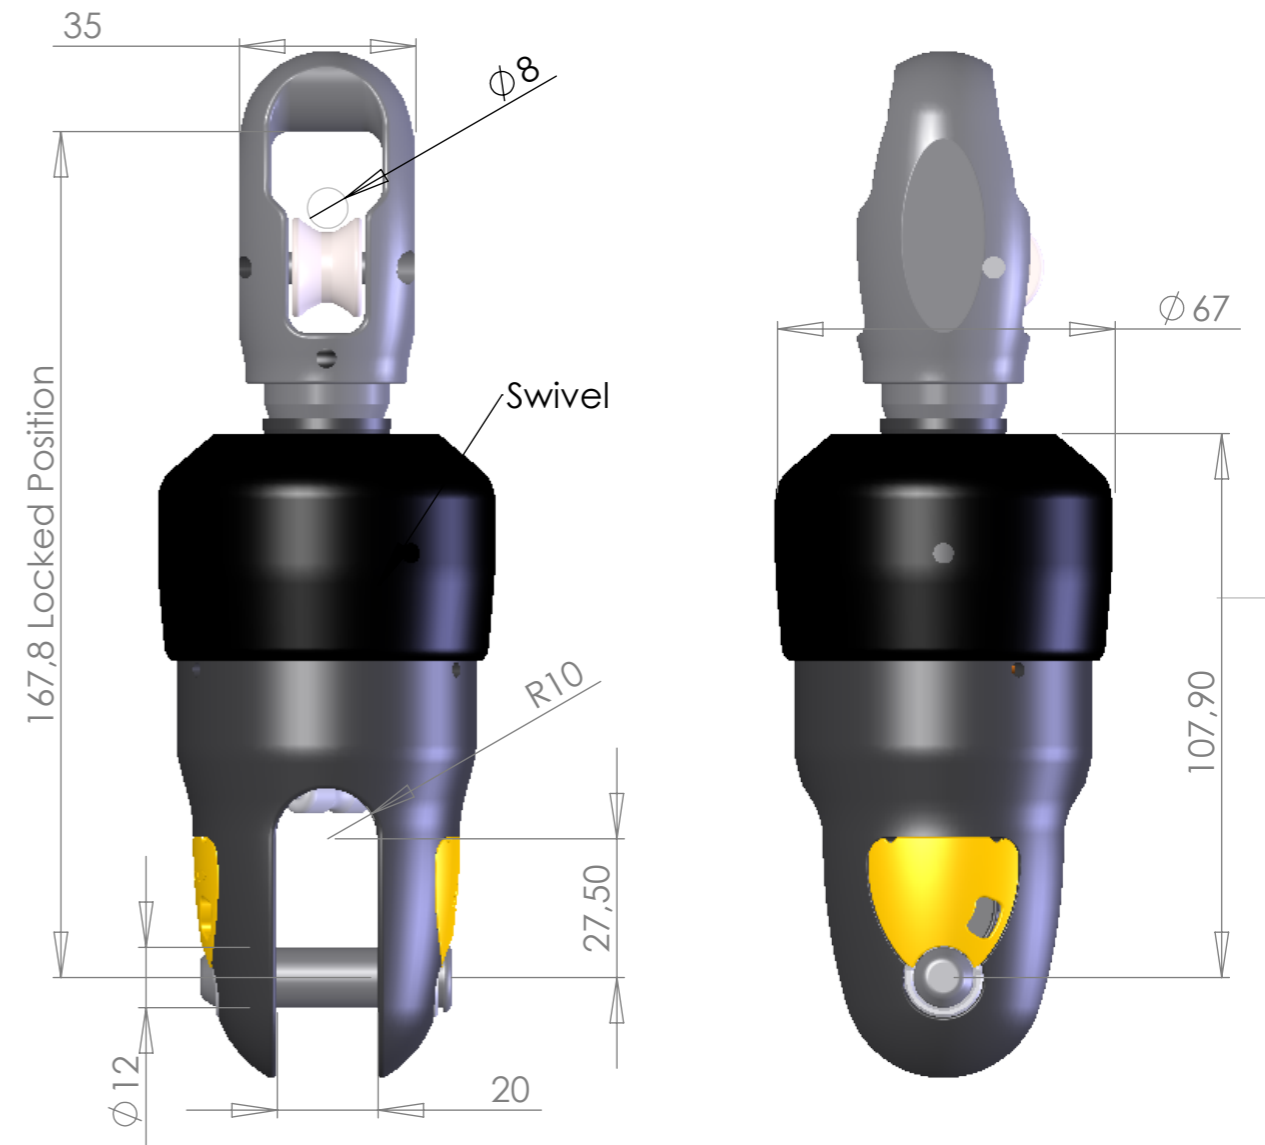

# KFH5 TOP FITTINGS

## STANDARD

**PF470020**  
Lashing 90° from halyard

## OPTIONNAL

**PF470020 + PF410953**  
Lashing 0° from halyard