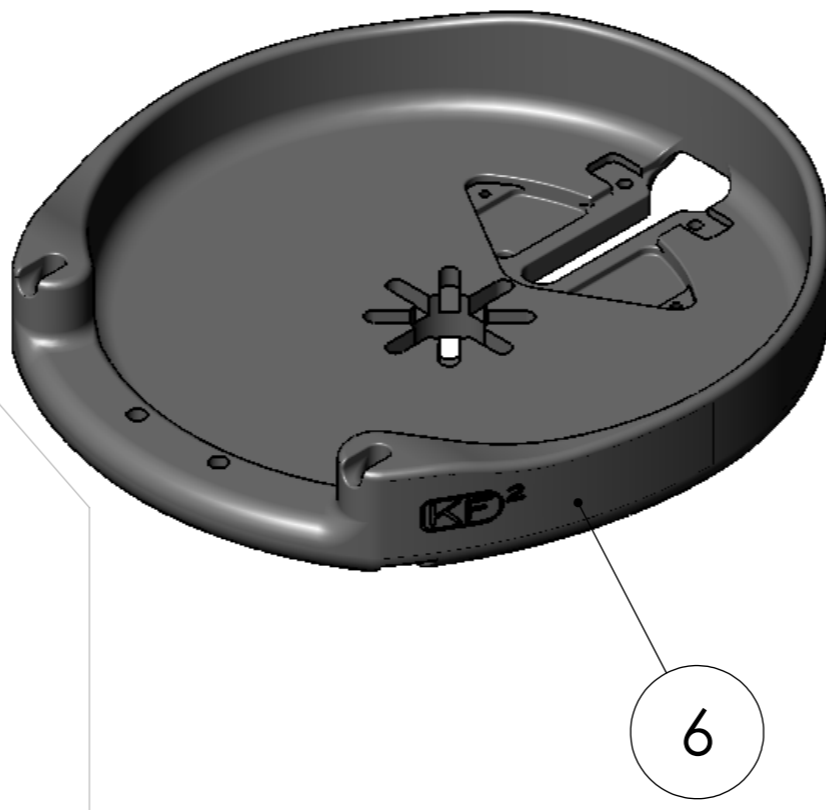

classic pool

2014 friction pool