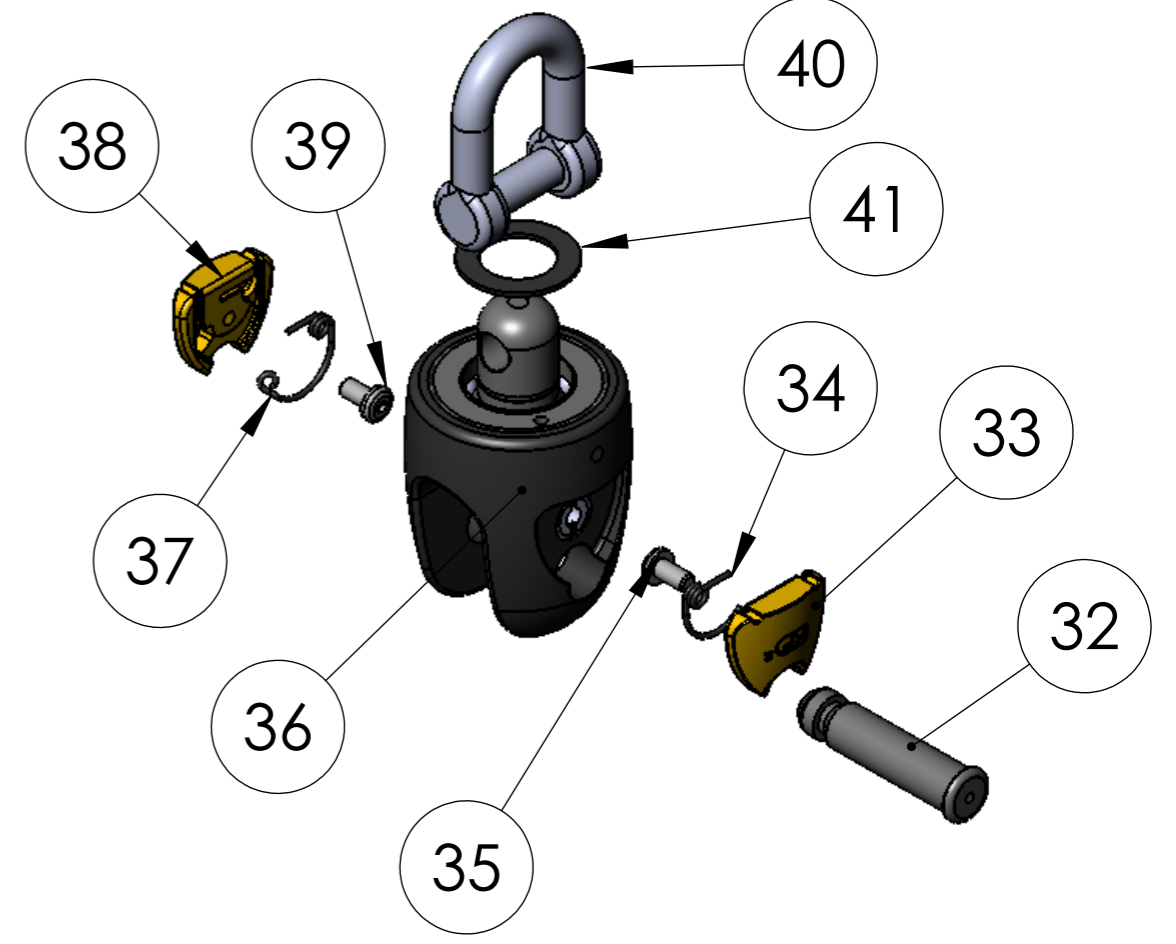

classic pool

2014 friction pool