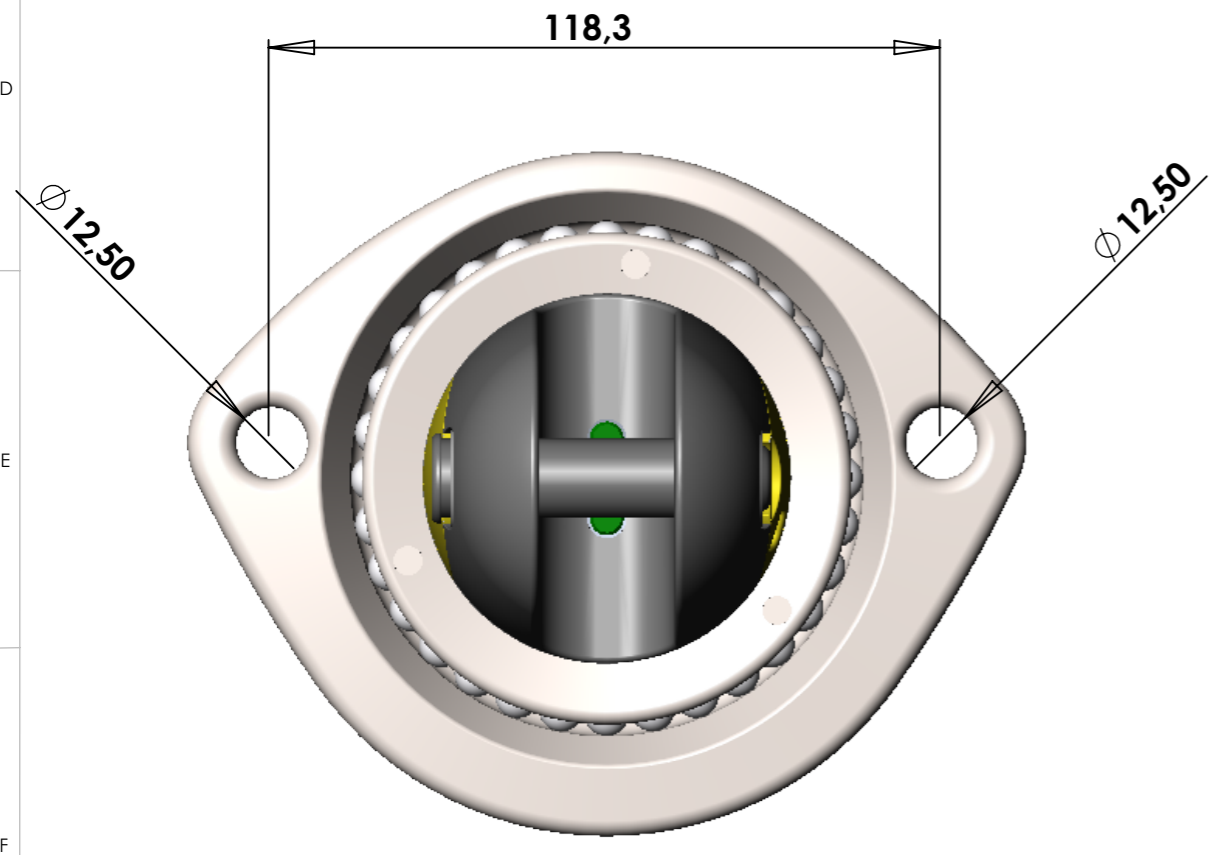

Titanium lashing tack

Weight : 1500g

				NOM	VISA	IND.
ATTACHEMENT		DRUM	DRAWN BY M.C			
PART NUMBER		PRESENTATION	PROTECTION		WEIGHT	SCALE
		ITEM KF10 Tack Swivel	FOLIO			1/1
REPRODUCTION OU COMMUNICATION STRICTEMENT INTERDITE SANS AUTORISATION						
					FORMAT	
					A3	