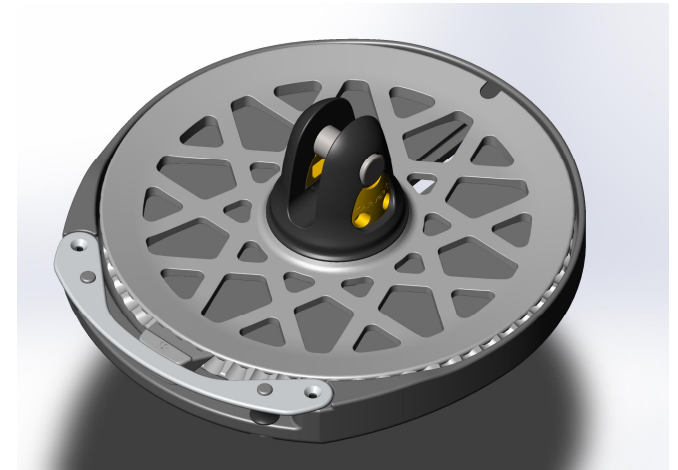

FROM 16 T SAFE WORKING LOAD : CHOOSE YOUR OWN FURLER DRUM DESIGN !

BE CREATIVE OR LET US DO THE JOB !