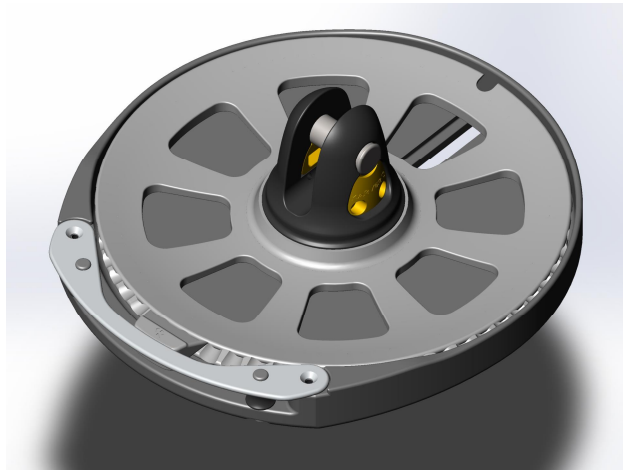

FROM 16 T SAFE WORKING LOAD : CHOOSE YOUR OWN FURLER DRUM DESIGN !

BE CREATIVE OR LET US DO THE JOB !