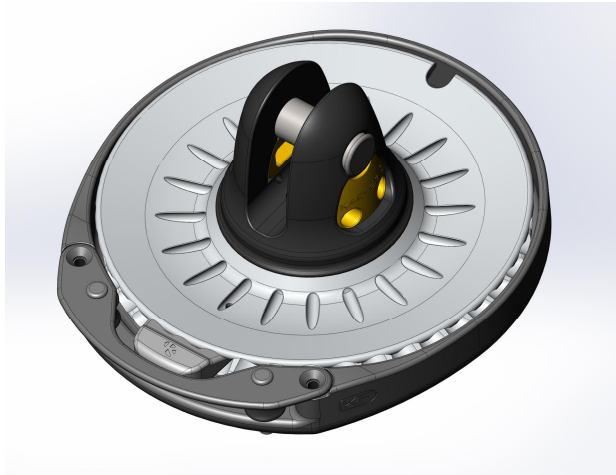

FROM 16 T SAFE WORKING LOAD : CHOOSE YOUR OWN FURLER DRUM DESIGN !

BE CREATIVE OR LET US DO THE JOB !